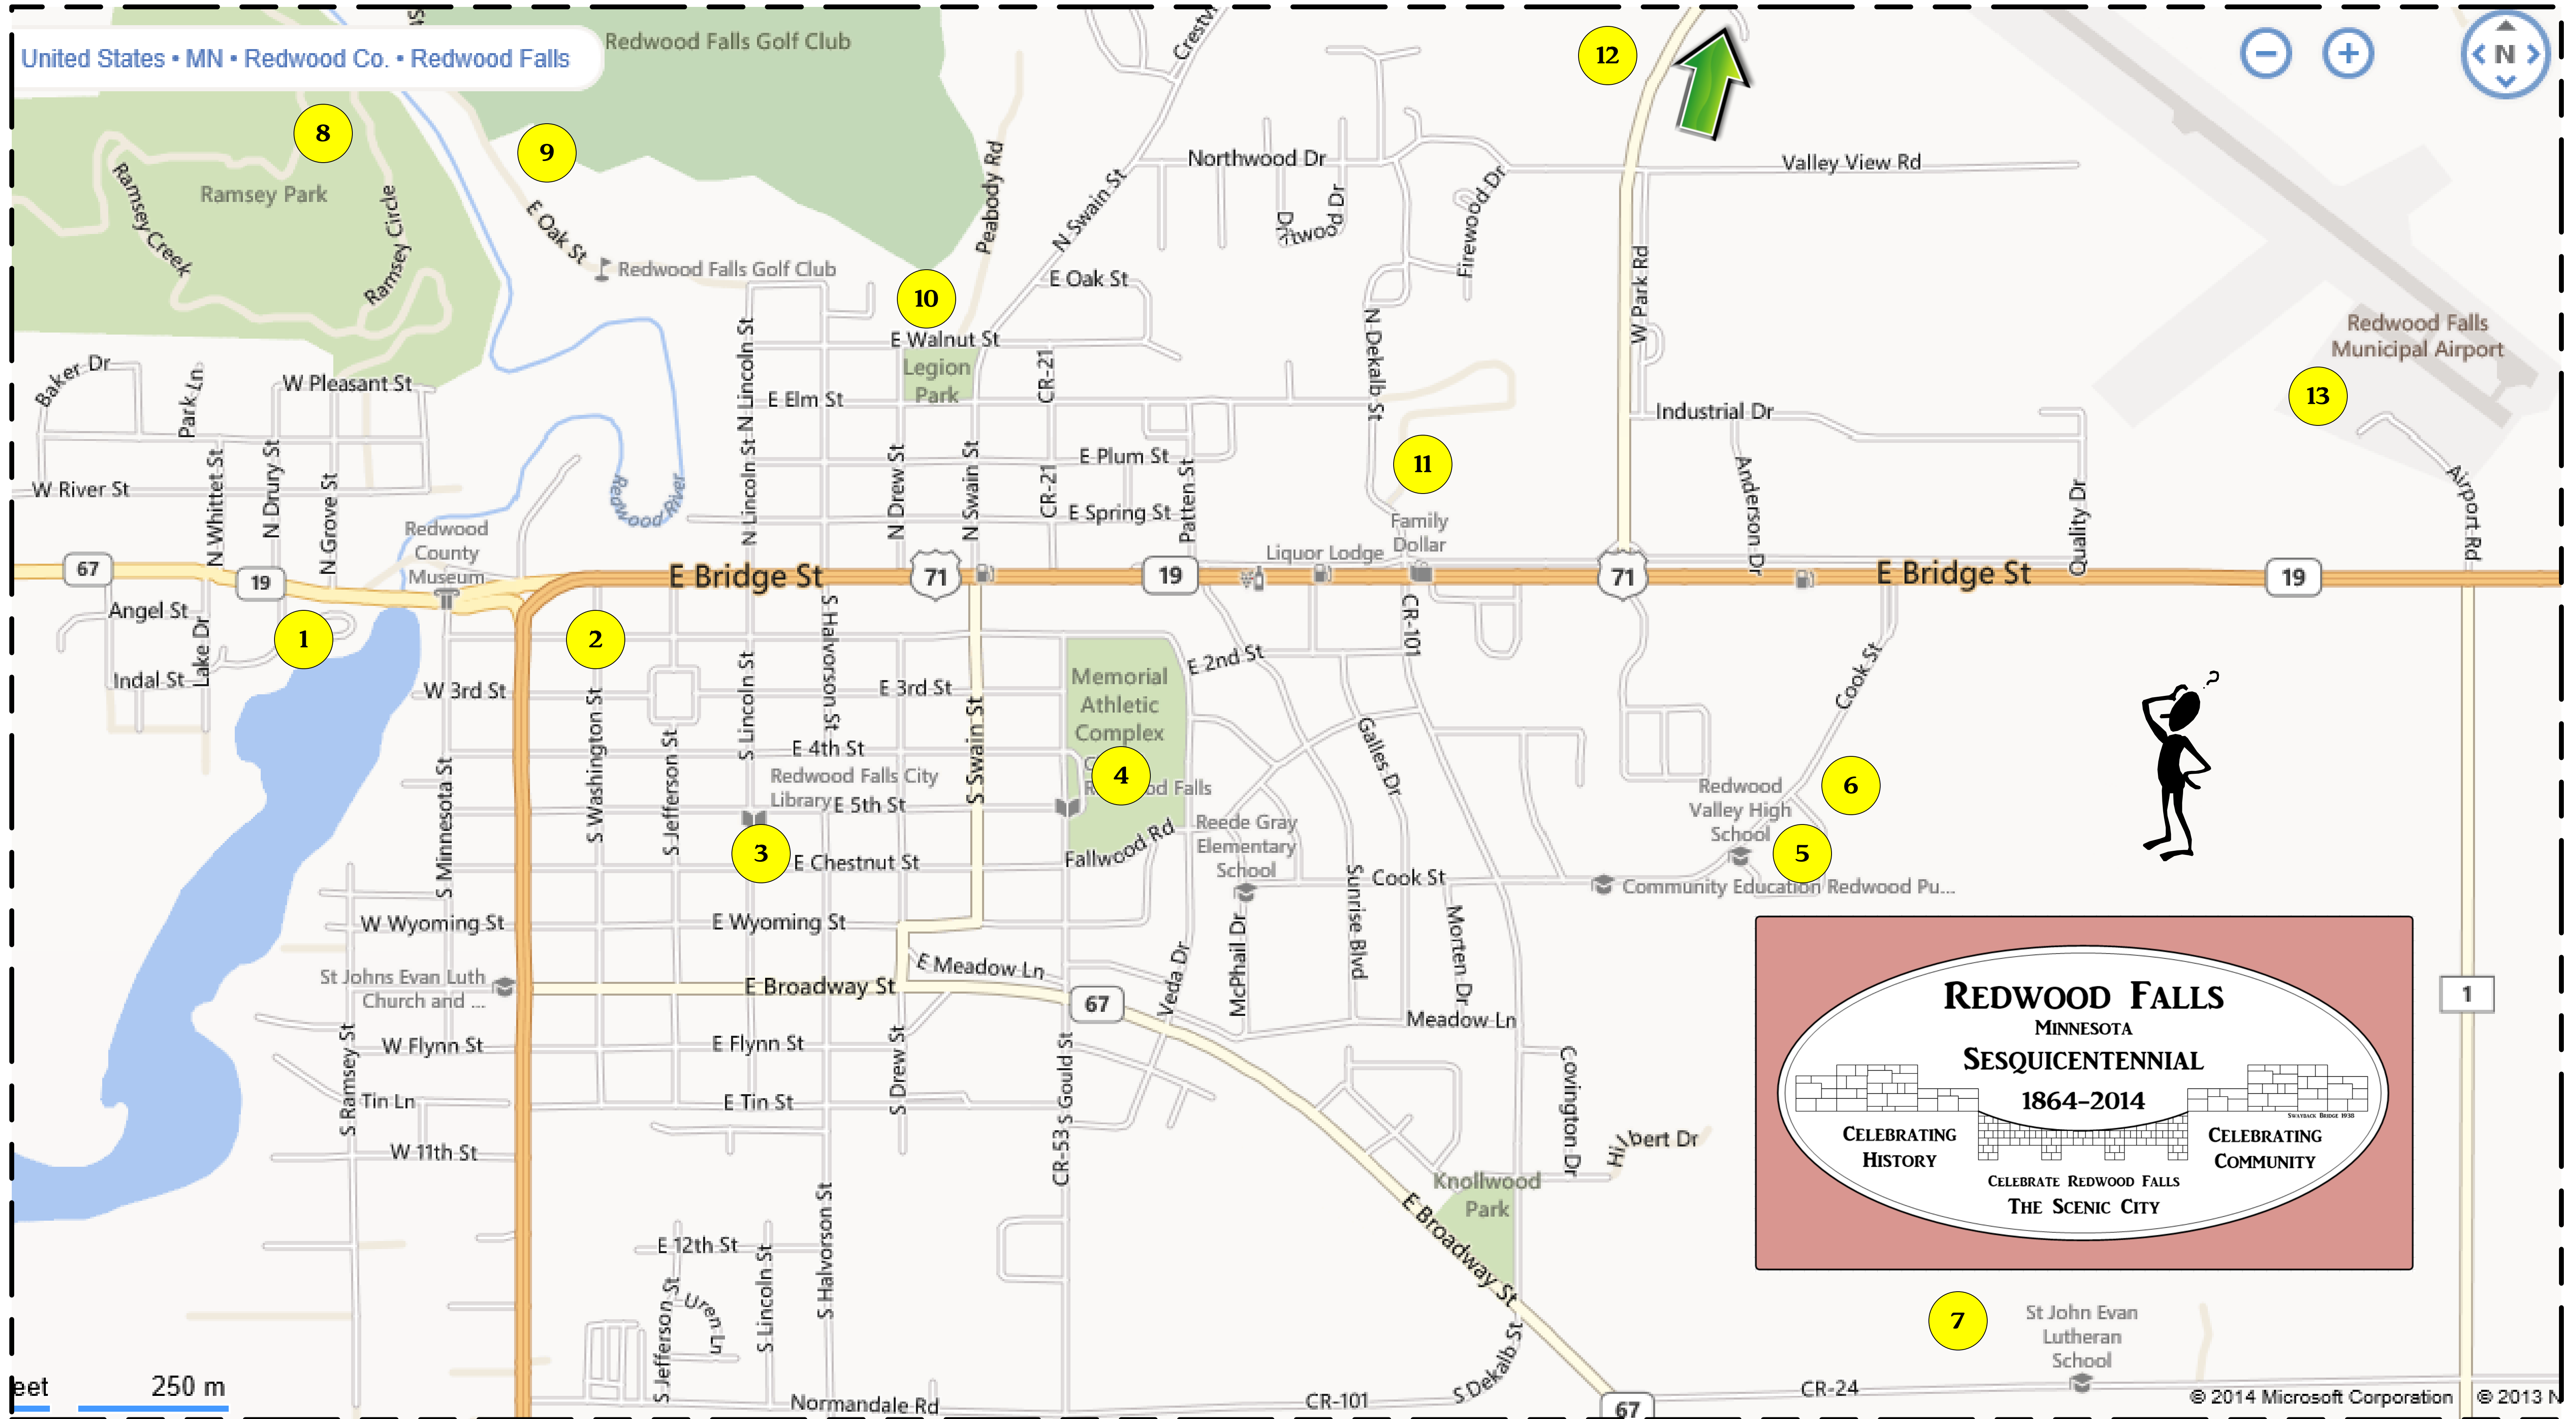

REDWOOD FALLS SESQUICENTENNIAL

EVENT MAP

JUNE 20TH- 22ND, 2104

REDWOOD FALLS
MINNESOTA

SESQUICENTENNIAL
1864-2014

CELEBRATING HISTORY CELEBRATING COMMUNITY

CELEBRATE REDWOOD FALLS
THE SCENIC CITY

- | | | | |
|-------------------------|---------------------------------|-------------------------------|----------------------|
| 1 WESTSIDE (PERKS) PARK | 5 REDWOOD VALLEY HIGH SCHOOL | 9 REDWOOD FALLS GOLF COURSE | 13 MUNICIPAL AIRPORT |
| 2 DOWNTOWN | 6 REDWOOD AREA COMMUNITY CENTER | 10 LEGION PARK | |
| 3 REDWOOD FALLS LIBRARY | 7 ST JOHN LUTHERAN SCHOOL | 11 REDWOOD COUNTY FAIRGROUNDS | |
| 4 MEMORIAL FIELD | 8 RAMSEY PARK | 12 SEARS PARK (NORTH REDWOOD) | |